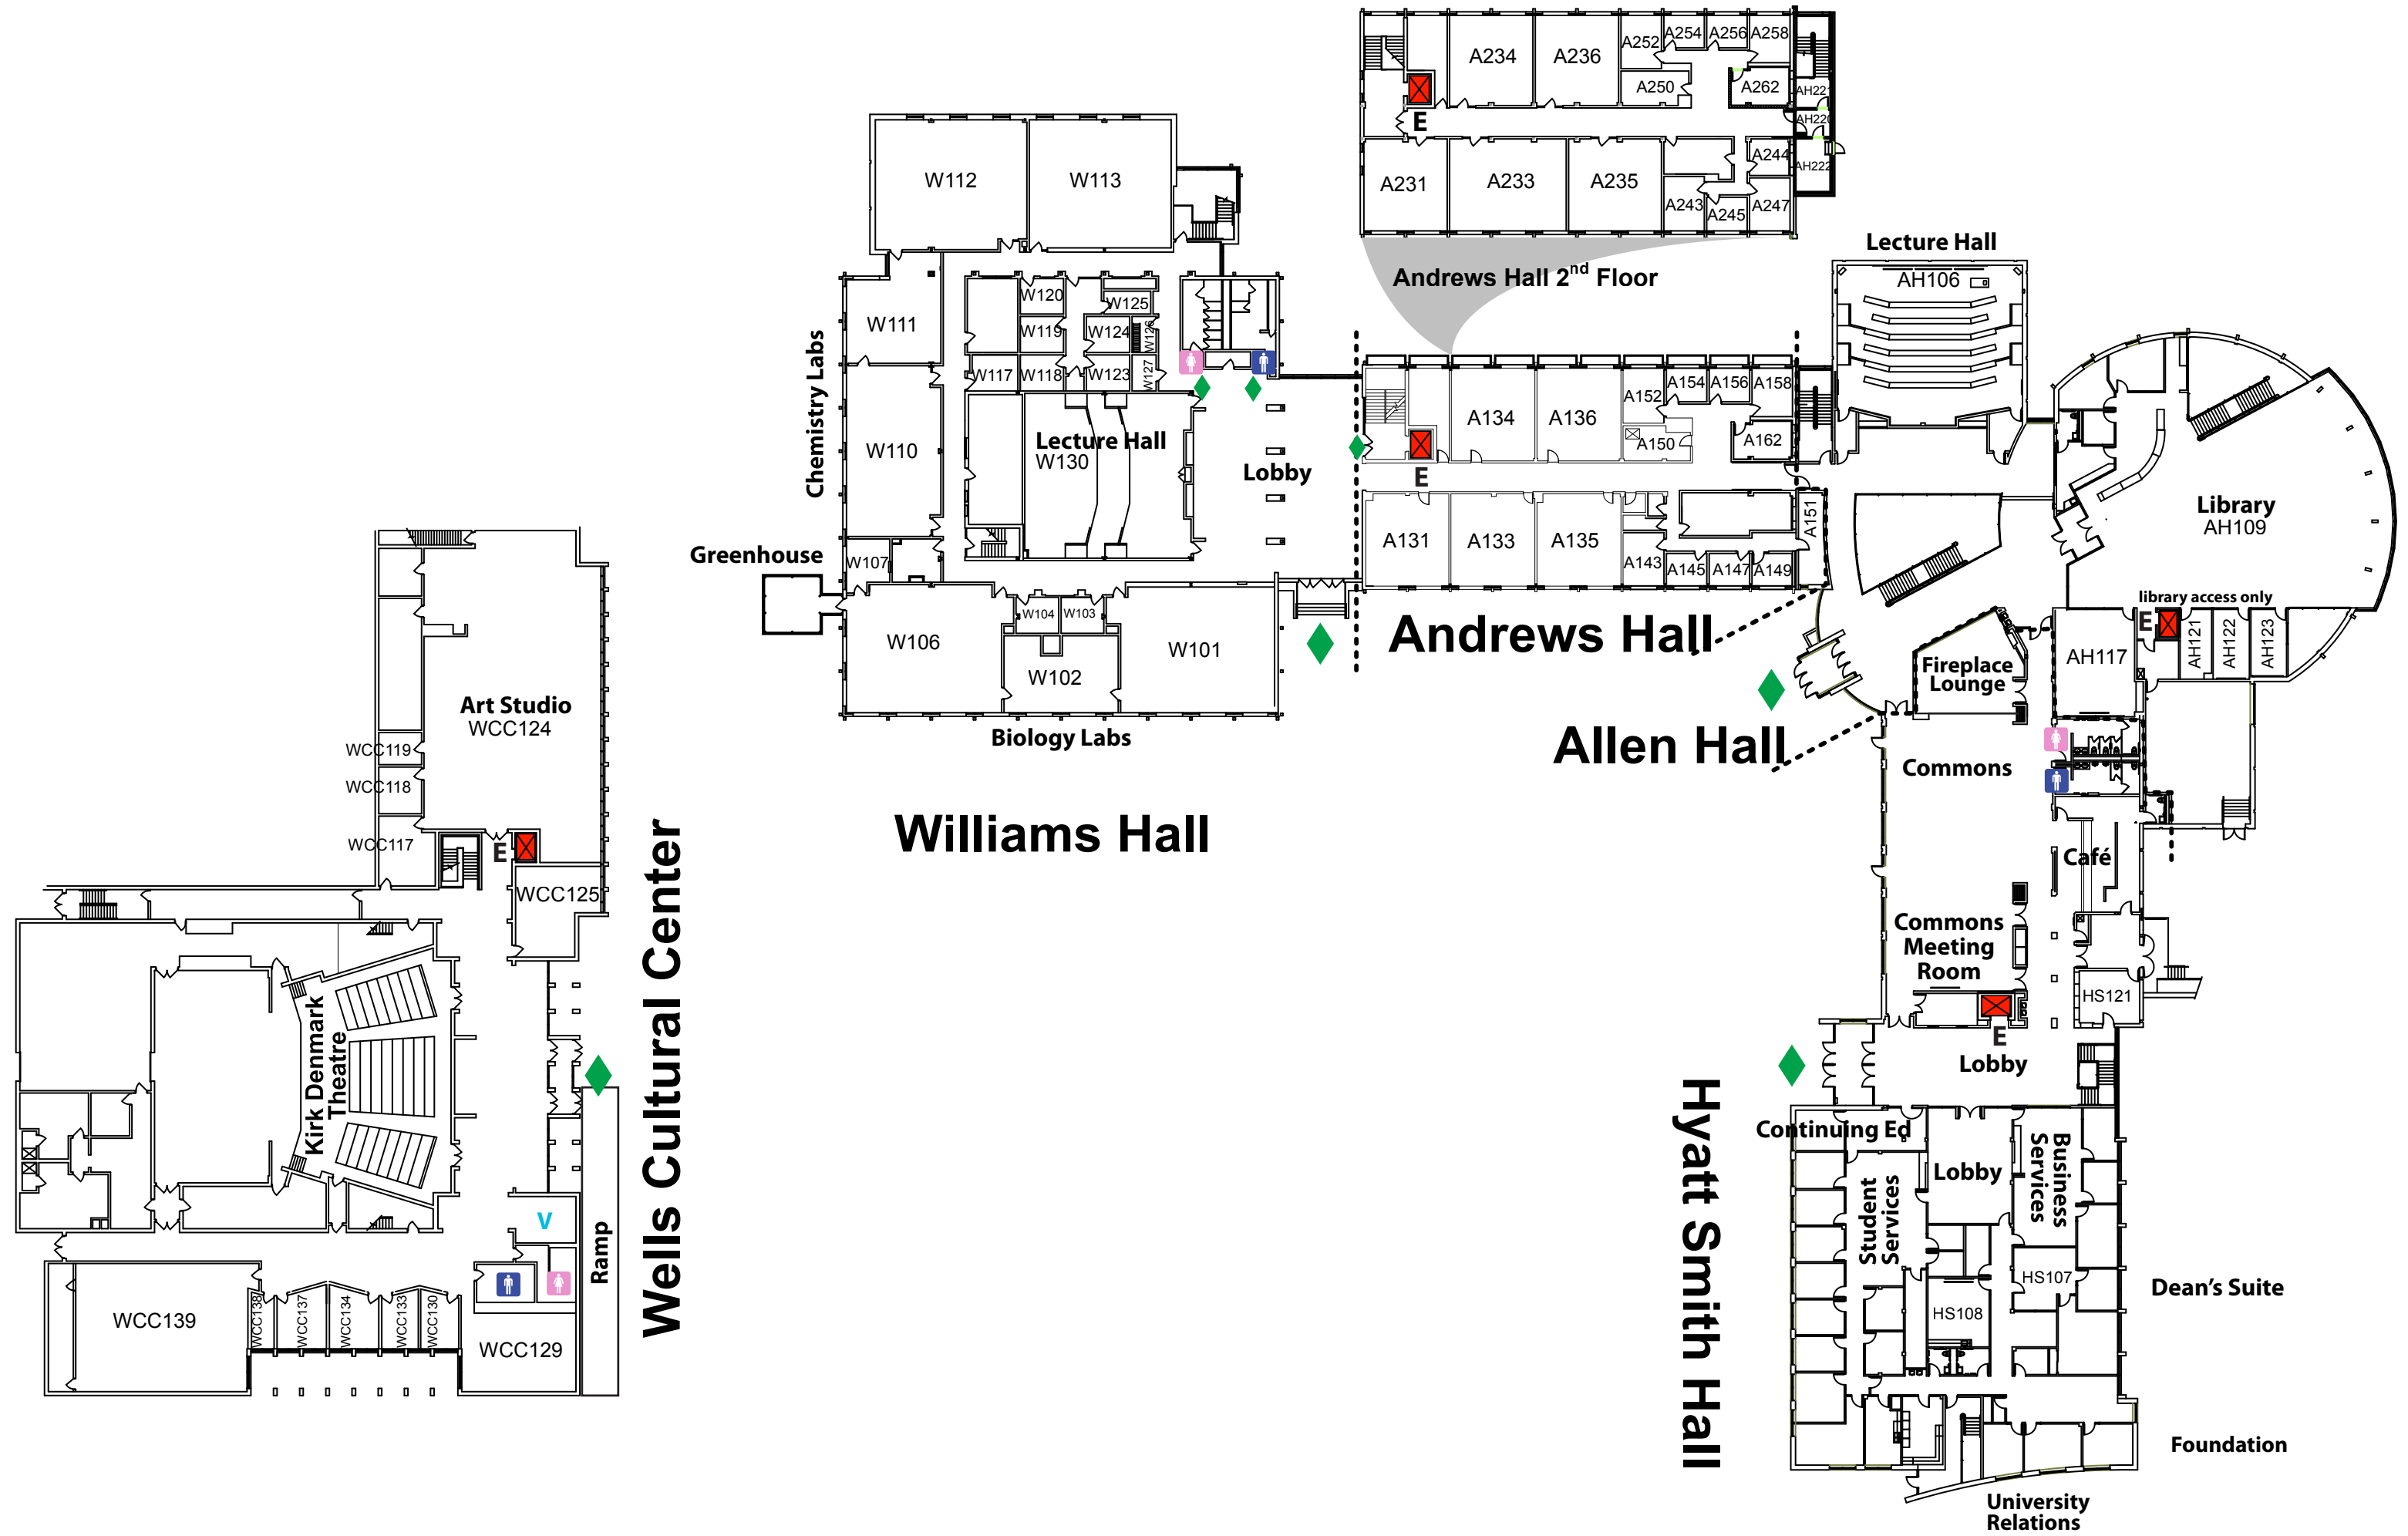

UW-Rock County Main & Upper Levels

Student Parking

Student Parking

Handicapped Parking Only

Visitor Parking Only
(Meter or Permit Required)

Employee/Visitor Parking Only
(Permit Required - First 2 Rows)

Student Parking

Restrooms

Power Door

Vending Machines

Elevator

Handicapped Parking

UW-Rock County Lower Level

Restrooms

Power Door

Vending Machines

Elevator

Handicapped Parking