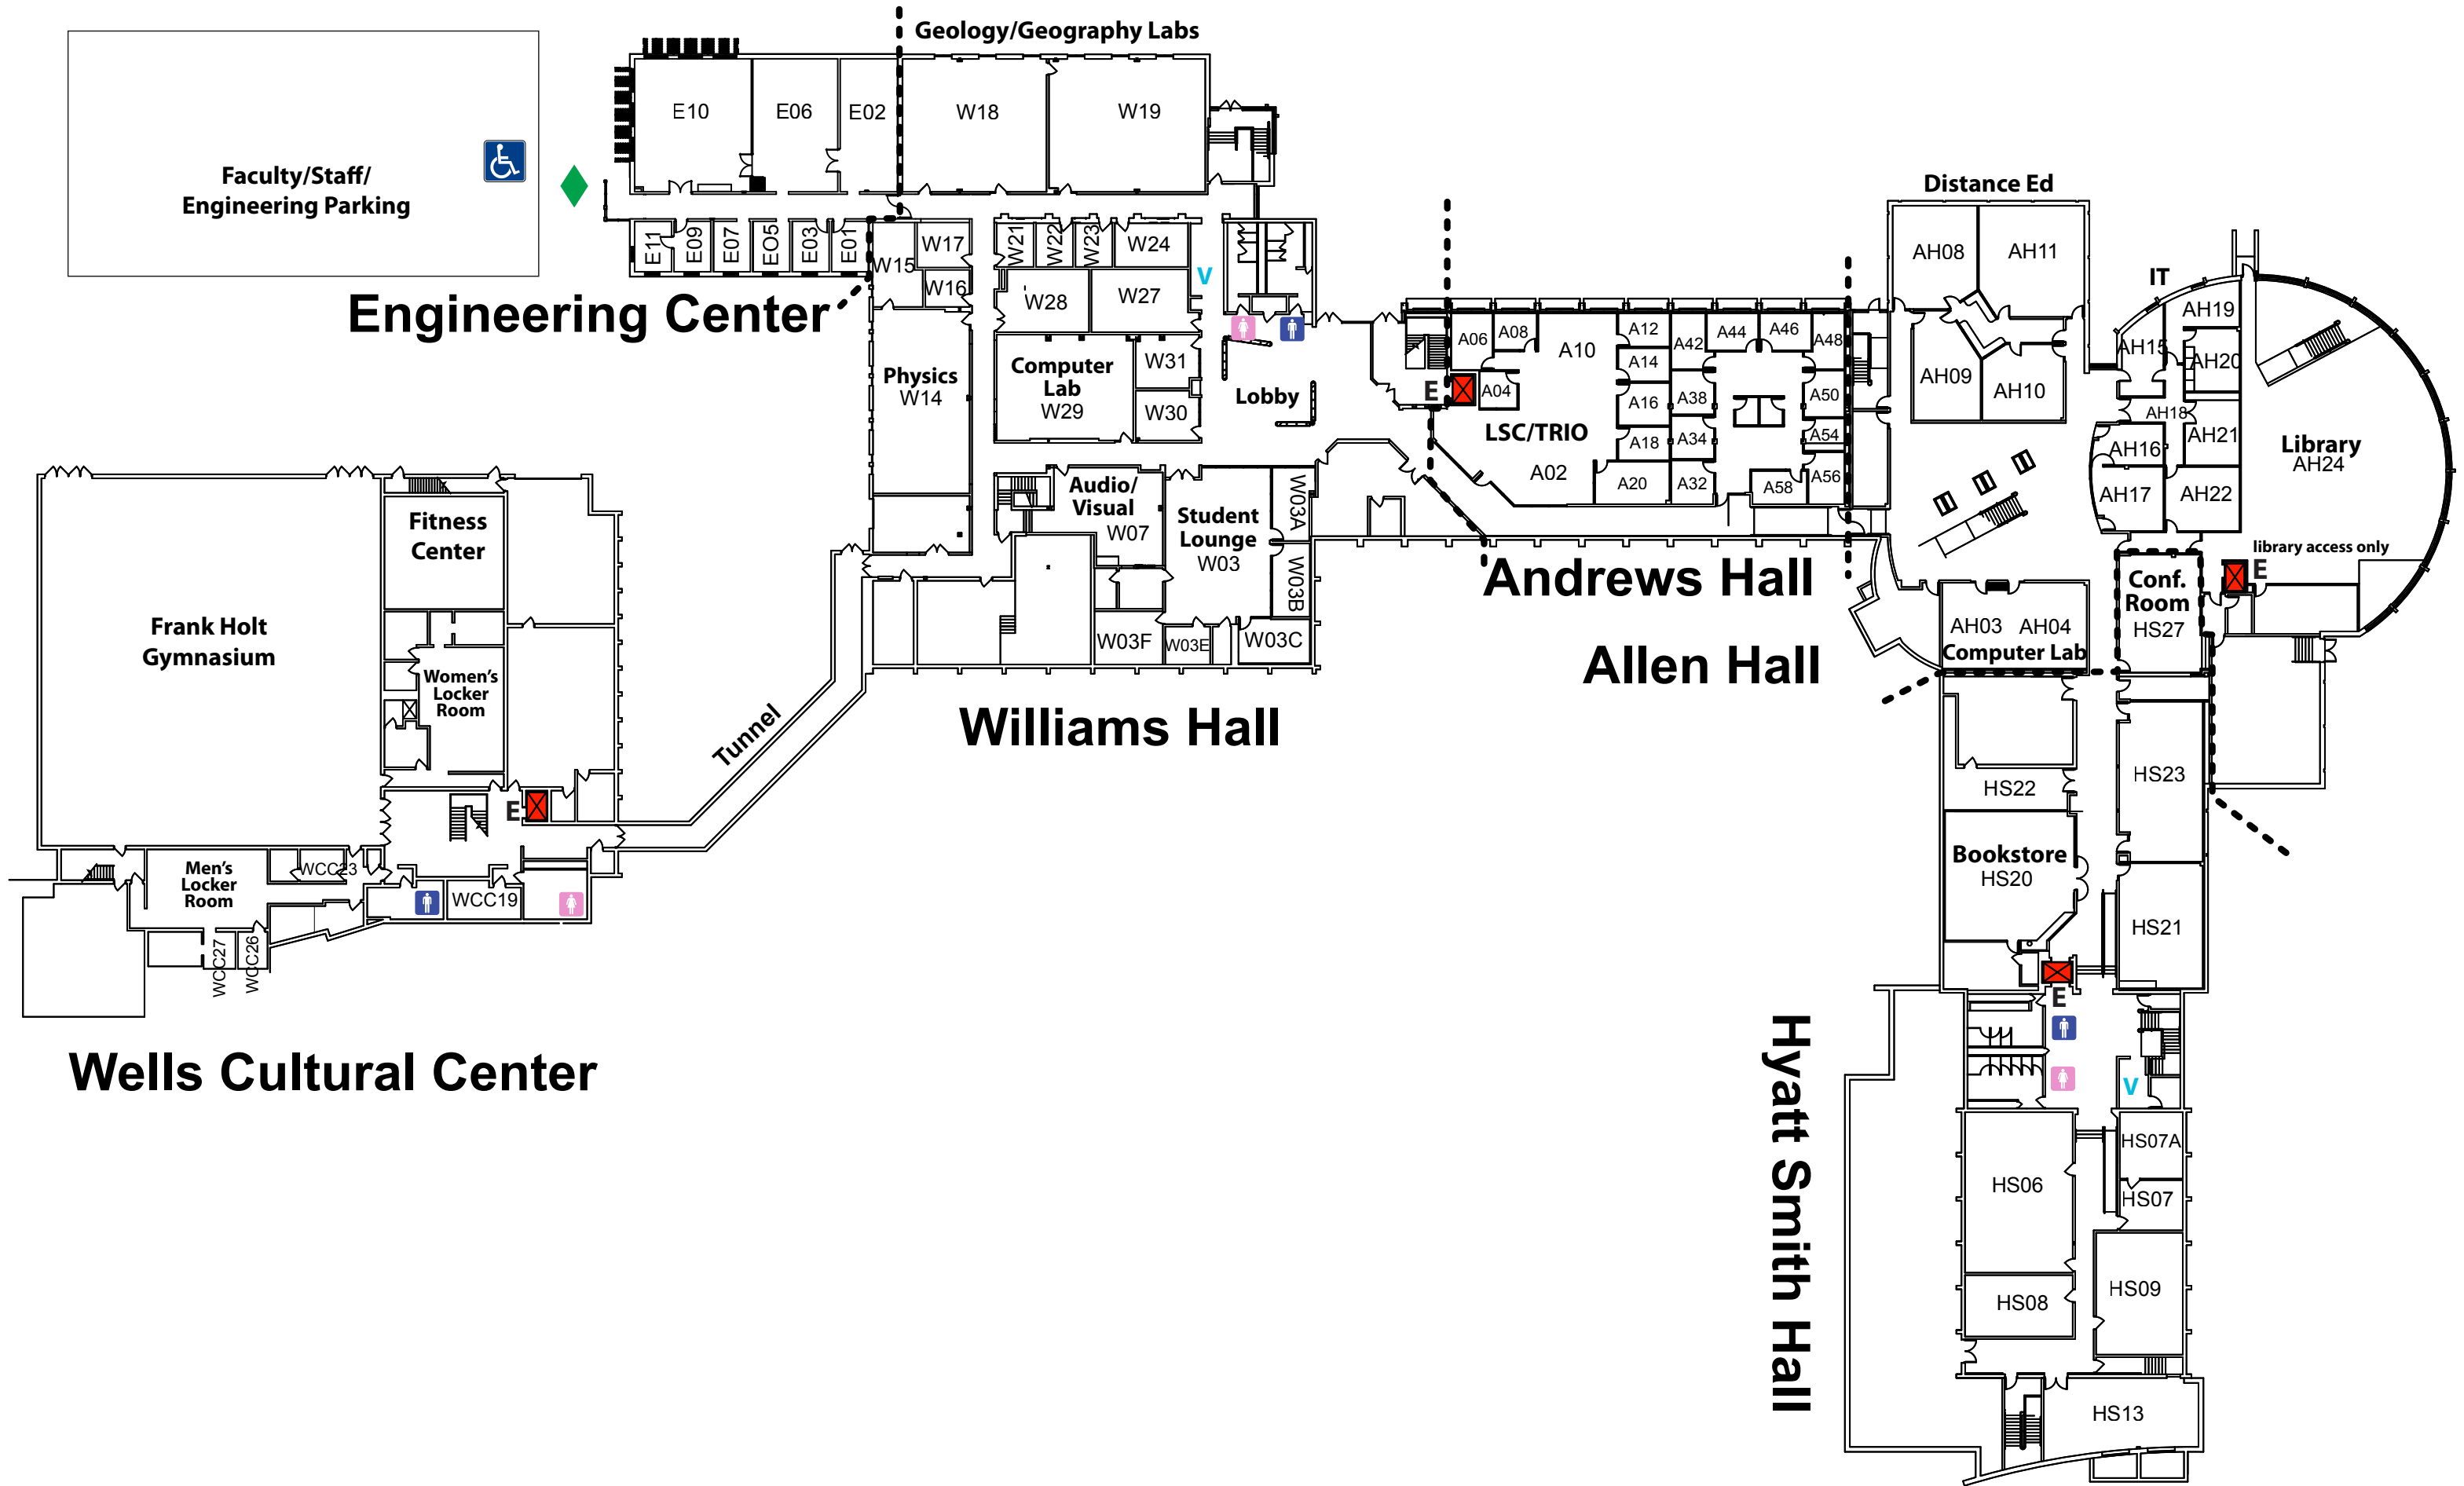

UW-Rock County Main & Upper Levels

Student Parking

Student Parking

Handicapped Parking Only

Visitor Parking Only
(Meter or Permit Required)

Employee/Visitor Parking Only
(Permit Required - First 2 Rows)

Student Parking

Restrooms

Power Door

Vending Machines

Elevator

Handicapped Parking

UW-Rock County Lower Level

Restrooms

Power Door

Vending Machines

Elevator

Handicapped Parking